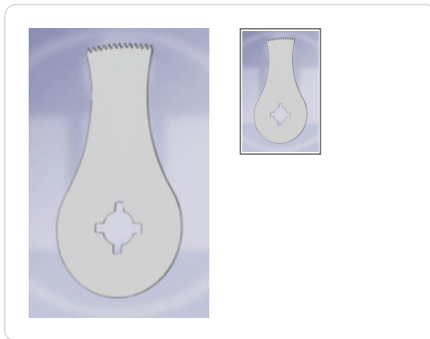

Depth Saw Blade

[Art.-No. 40.50.73]

Description: Depth Saw Blade for plaster saws Oscillo IV, Oscillo V and TIGER

Characteristics: for plaster dressing

add to the basket